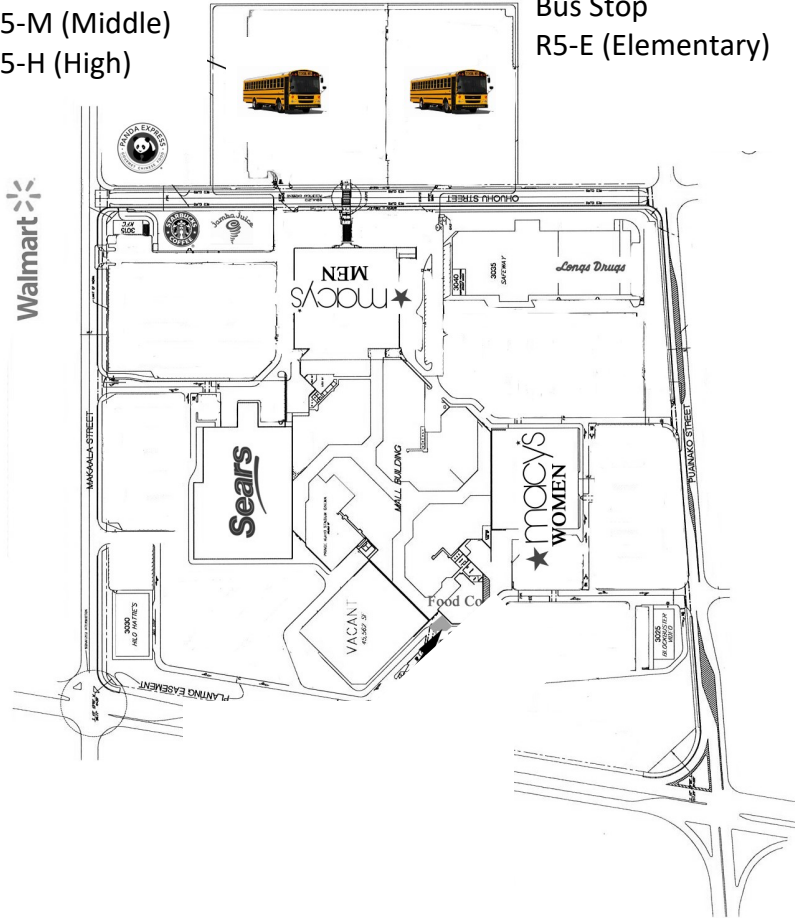

2022 SUMMER BUS SCHEDULE

Route	Bus Stop	Depart	Arrive
Hāmākua R2A	Waimea – HHL Office	5:35a	5:05p
	Honokaa Sports Complex	5:25a	5:20p
	Pa‘auilo – Earl’s Store	5:15a	5:30p
	Laupāhoehoe Laupāhoehoe Pool	5:00a	5:45p
Hāmākua R2B	Honomū – Ed’s Bakery	6:30a	4:20p
	Pepe‘ekeo – Hamākua FCU	6:35a	4:05p
	Pāpa‘ikou Community Center	6:40a	3:50p
Kā‘u R3	Ocean View – Park & Ride	5:05a	4:50p
	Wai‘ōhinu – Kauaha‘o Church	5:25a	4:35p
	Nā‘ālehu Theatre	5:30a	4:30p
	Pāhala Shopping Center	5:55a	4:10p
	Volcano Store	6:30a	3:40p
	Glenwood Park	6:40a	3:25p
	Mt. View – St. Theresa’s Church	6:50a	3:20p
Pāhoa R4-E R4-M/H	Da Store	6:50a	(ES) 3:50p
			(MS/HS) 4:00p
	Pāhoa Marketplace	6:40a	(ES) 3:40p
			(MS/HS) 3:50p
	Orchidland – Wikiwiki Mart	6:30a	(ES) 3:30p
			(MS/HS) 3:40p
Kea‘au – HFS	N/A	(ES) 3:15P	
		(MS/HS) 3:25p	
Prince Kūhiō Plaza R-5EA & R5-EB R-5M R-5H	Ōhuohu St. Parking Lot (ES)	7:00a	3:25p
	Ōhuohu St. Parking Lot (MS)	7:00a	3:25p
	Ōhuohu St. Parking Lot (HS)	7:05a	3:35p
Wong Stadium R6-E R6-M/H	Wong Stadium (ES)	7:00a	3:30p
	Wong Stadium (MS/HS)	6:55a	3:30p

Notes: Departure times will be strictly adhered to. Be at the bus stop 10-15 minutes before departure and drop-off times. If you are late to the bus stop and the bus is departing, please drive your child to campus. One-to-one Release at Drop-off applies to Gr. K-5 on Pāhoa, Wong Stadium and PKP Routes. Refer to Transportation website: kshtransportation.weebly.com for additional information.

***SCHEDULE IS SUBJECT TO CHANGE**
Changes in **BLUE**

Prince Kuhio Plaza Bus Stops

Bus Stop
R5-M (Middle)
R5-H (High)

Bus Stop
R5-E (Elementary)

Additional Bus Stop Maps and information can be found on kshtransportation.weebly.com