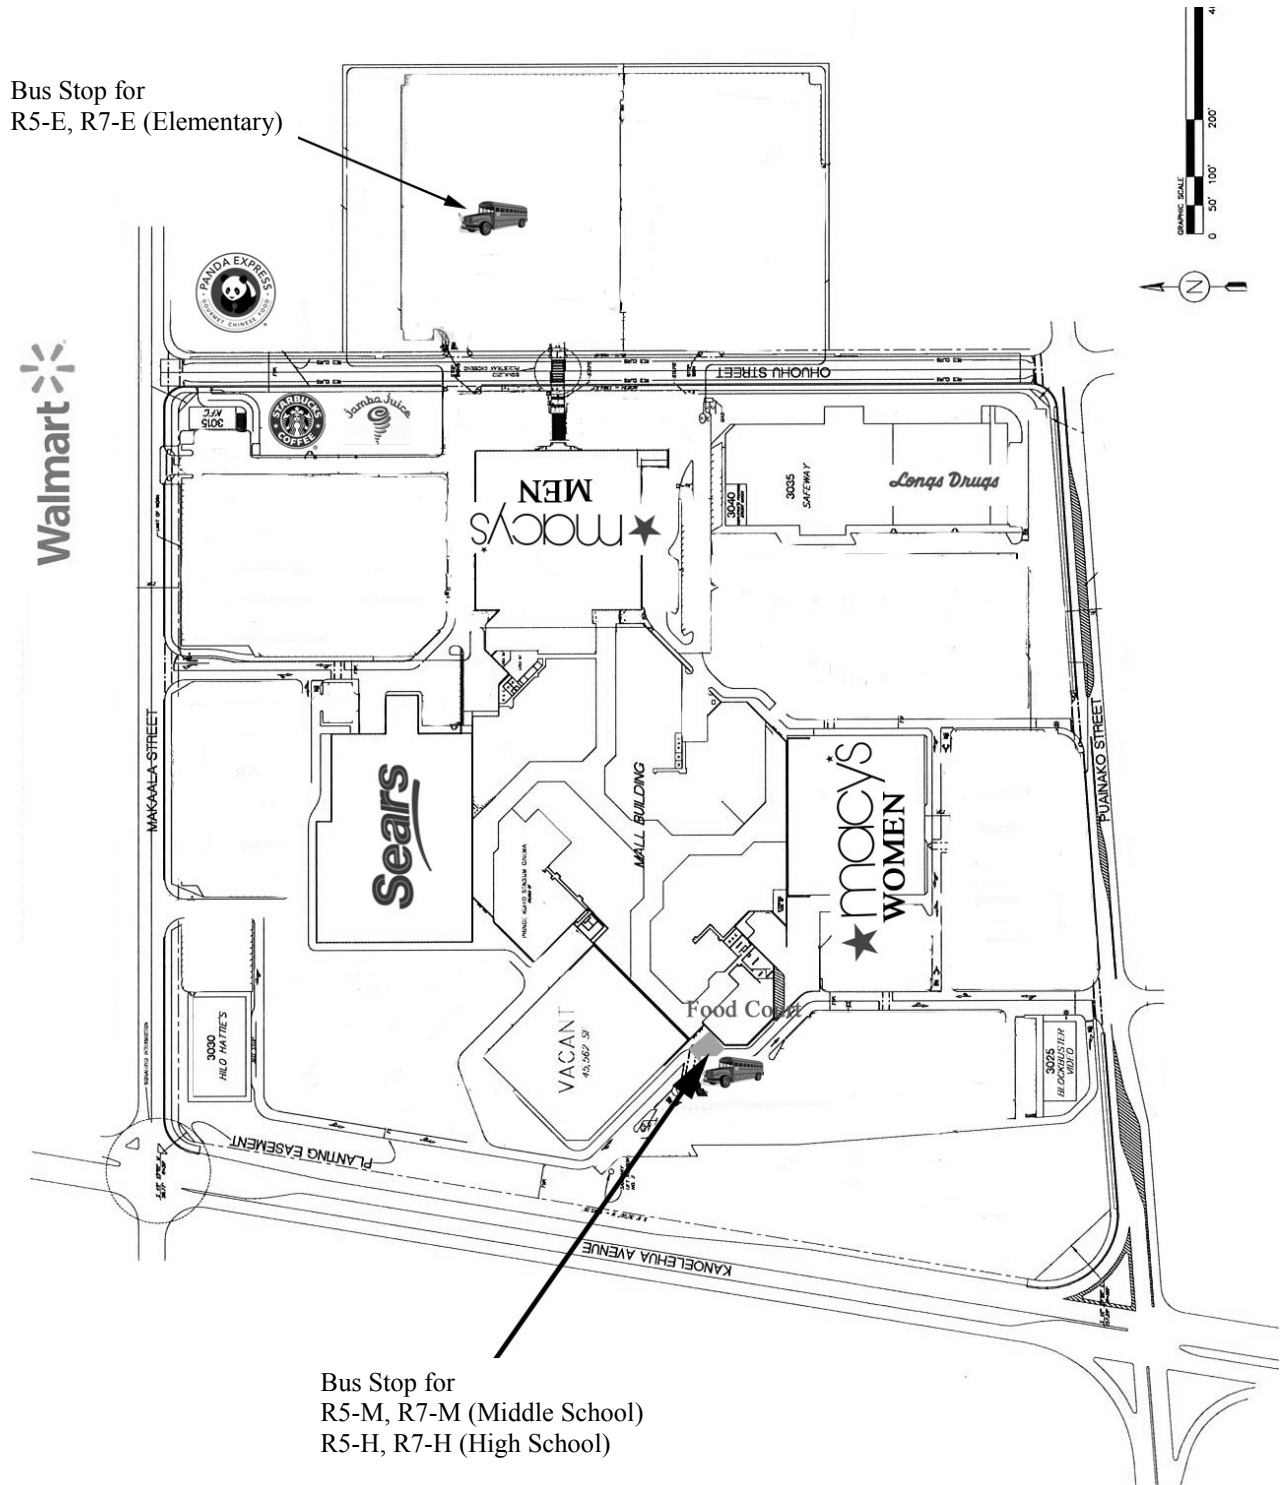

EVENING BUS				
Bus	Frequency	Depart MS	Depart HS	Drop-Off
Prince Kuhio Plaza	Monday - Wednesday	5:40 pm	6:20 pm	6:35 pm
Pahoa Market Place	Monday - Wednesday	5:40 pm	6:20 pm	6:45 pm
Volcano Store	Monday - Wednesday	5:40 pm	6:20 pm	6:45 pm
Waimea - KS Preschool	Monday - Wednesday	5:40 pm	6:20 pm	8:00 pm

Prince Kuhio Plaza Bus Stops