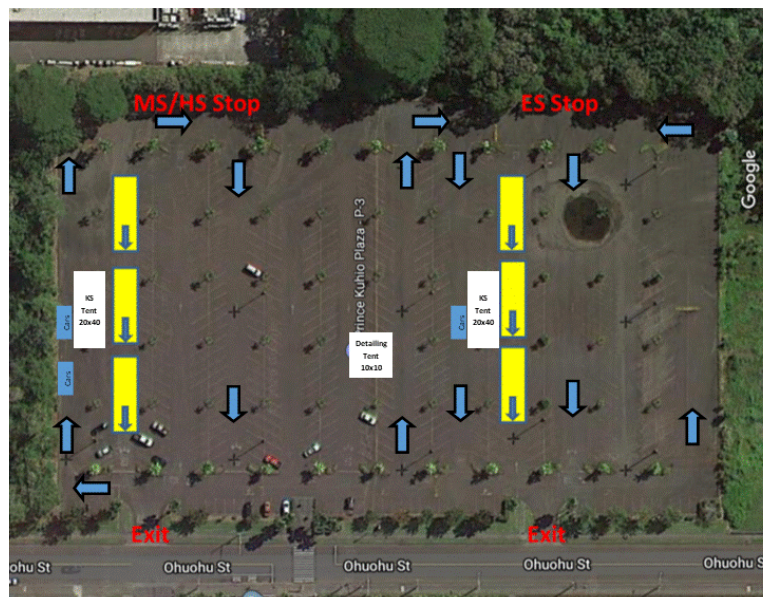

EVENING BUS SERVICE
UPDATED DEPARTURE TIME EFFECTIVE FEBRUARY 1, 2021

EVENING BUS SCHEDULE				
Bus	Frequency	Depart MS	Depart HS	Drop-Off
Prince Kūhiō Plaza	Monday - Thursday	N/A	6:20 pm	6:35 pm
Pāhoa Market Place	Monday - Thursday	N/A	6:20 pm	6:40 pm
Orchidland - Minit Stop				6:35 pm
Kea'au - HFS FCU				6:23 pm
Volcano Store	Monday - Thursday	N/A	6:20 pm	6:45 pm
Glenwood - Glenwood Park				6:35 pm *
Mt. View - St. Theresa's Church				6:30 pm *
Waimea	Monday - Thursday	N/A	6:20 pm	8:20 pm
Honoka'a - Tex Drive-In				8:00 pm *
Pa'auilo - Earl's Store				7:50 pm *
Laupāhoehoe - Minit Stop				7:35 pm *
Honomū - Ed's Bakery				7:20 pm *
Pepe'ekeo - Hamākua FCU				7:05 pm *
Pāpa'ikou - Kalaniana'ole School				6:50 pm *

* Drop-off times are estimated and based on the bus stopping at each location. If the bus does not have students to drop-off at a location(s) then drop-off times may be sooner than listed. Other factors (i.e. traffic, weather, etc.) can also affect drop-off times.

Prince Kūhiō Plaza Bus Stop Map

Note: For the safety of your keiki, Elementary Students should be escorted to and from the bus.