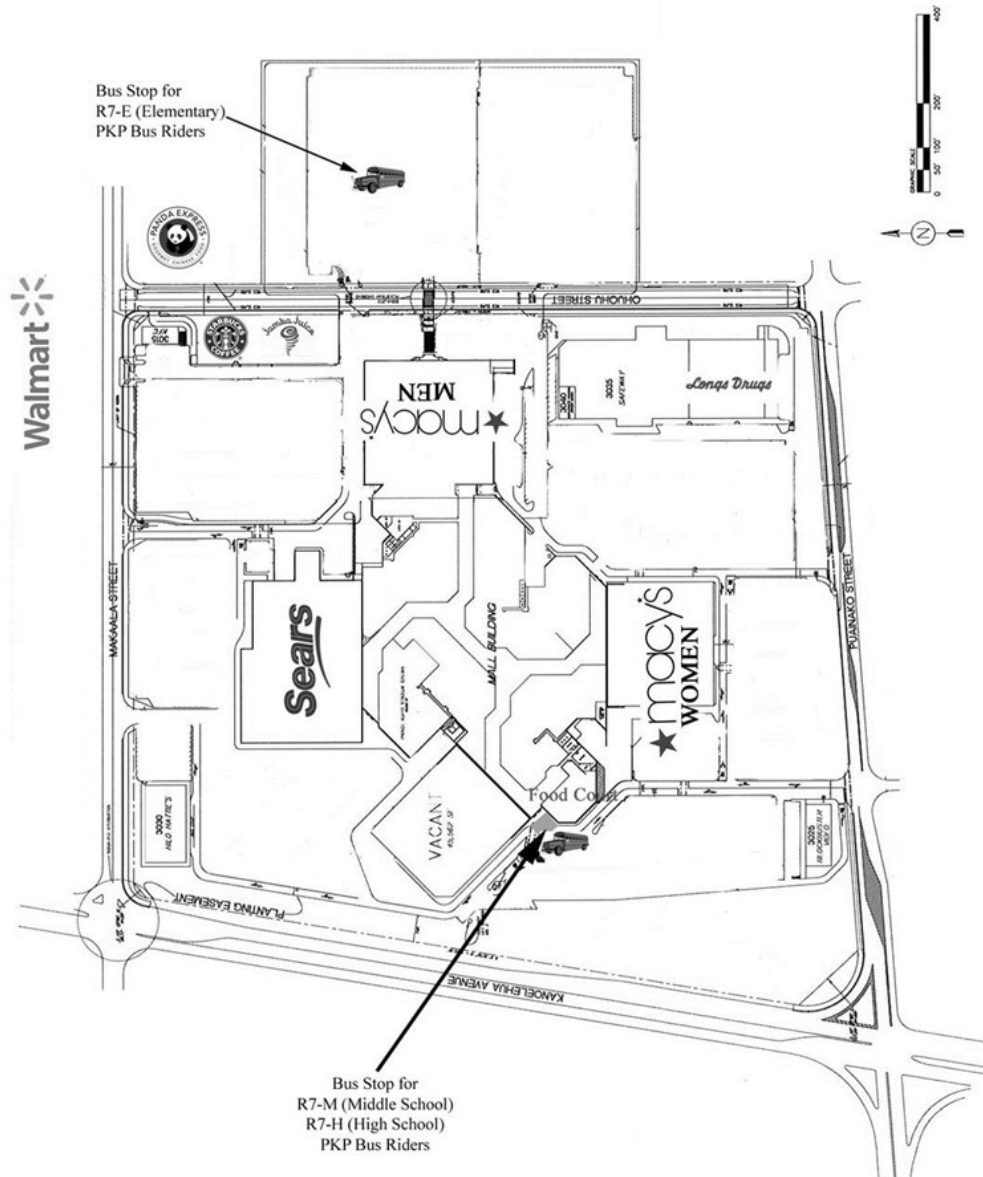

Prince Kuhio Plaza Bus Stops

School Dates & Hours for Summer Programs

ES Hālau Kupukupu	Jun 15 - Jul 13	7:45am - 2:45pm
MS Hālau Kupukupu	Jun 15 - Jul 13	8:00am - 2:45pm
HS Hālau Kupukupu	Jun 15 - Jul 13	8:00am - 3:00pm
Grade K Transition	Jun 15 - Jun 28	7:45am - 2:45pm
Grade 6 Transition Kalihiao	Jun 15 - Jun 28	7:45am - 2:45pm
Grade 9 Transition	Jun 15 - Jun 28	8:00am - 3:00pm
MS Holomua	Jun 15 - Jun 30	7:45am - 2:45pm

Contact Numbers

Ray K. Iyo (Transportation Coordinator)
Maile Kuikahi (Administrative Assistant)
Main Gate

982-0026 / 217-1437
982-0701
982-0149

raiyo@ksbe.edu
makuikah@ksbe.edu