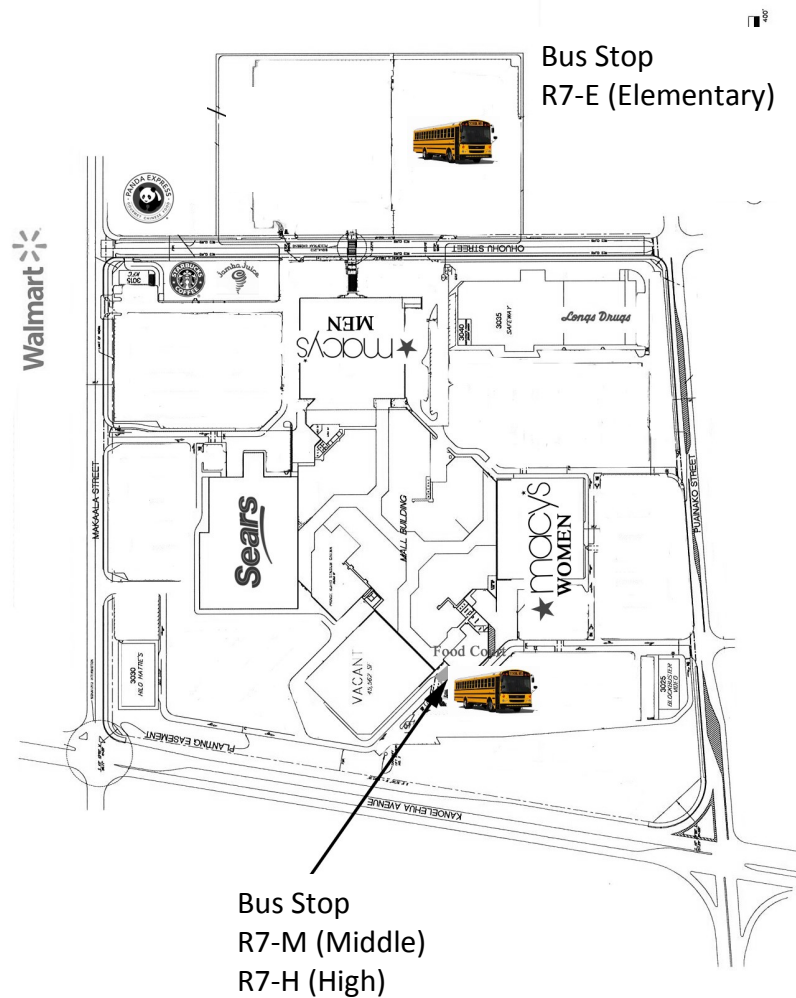

Prince Kuhio Plaza Bus Stops

Additional Bus Stop Maps and information can be found on kshtransportation.weebly.com

School Dates & Hours for Summer Programs

ES Hālau Kupukupu	Jun 14 - Jul 12	8:00am - 2:45pm
MS Hālau Kupukupu	Jun 14 - Jul 12	8:00am - 2:45pm
HS Hālau Kupukupu	Jun 14 - Jul 12	8:00am - 3:00pm
Grade K Transition	Jun 14 - Jun 27	8:00am - 2:45pm
Grade 6 Transition Kalihiao	Jun 14 - Jun 28	8:00am - 2:45pm
Grade 9 Transition	Jun 14 - Jun 28	8:00am - 3:00pm
MS Holomua	Jun 14 - Jul 3	8:00am - 2:45pm

Contact Numbers

Ray K. Iyo (Transportation Coordinator)	982-0026 / 217-1437	raiyo@ksbe.edu
Maile Kuikahi (Administrative Assistant)	982-0701	makuikah@ksbe.edu
Main Gate	982-0149