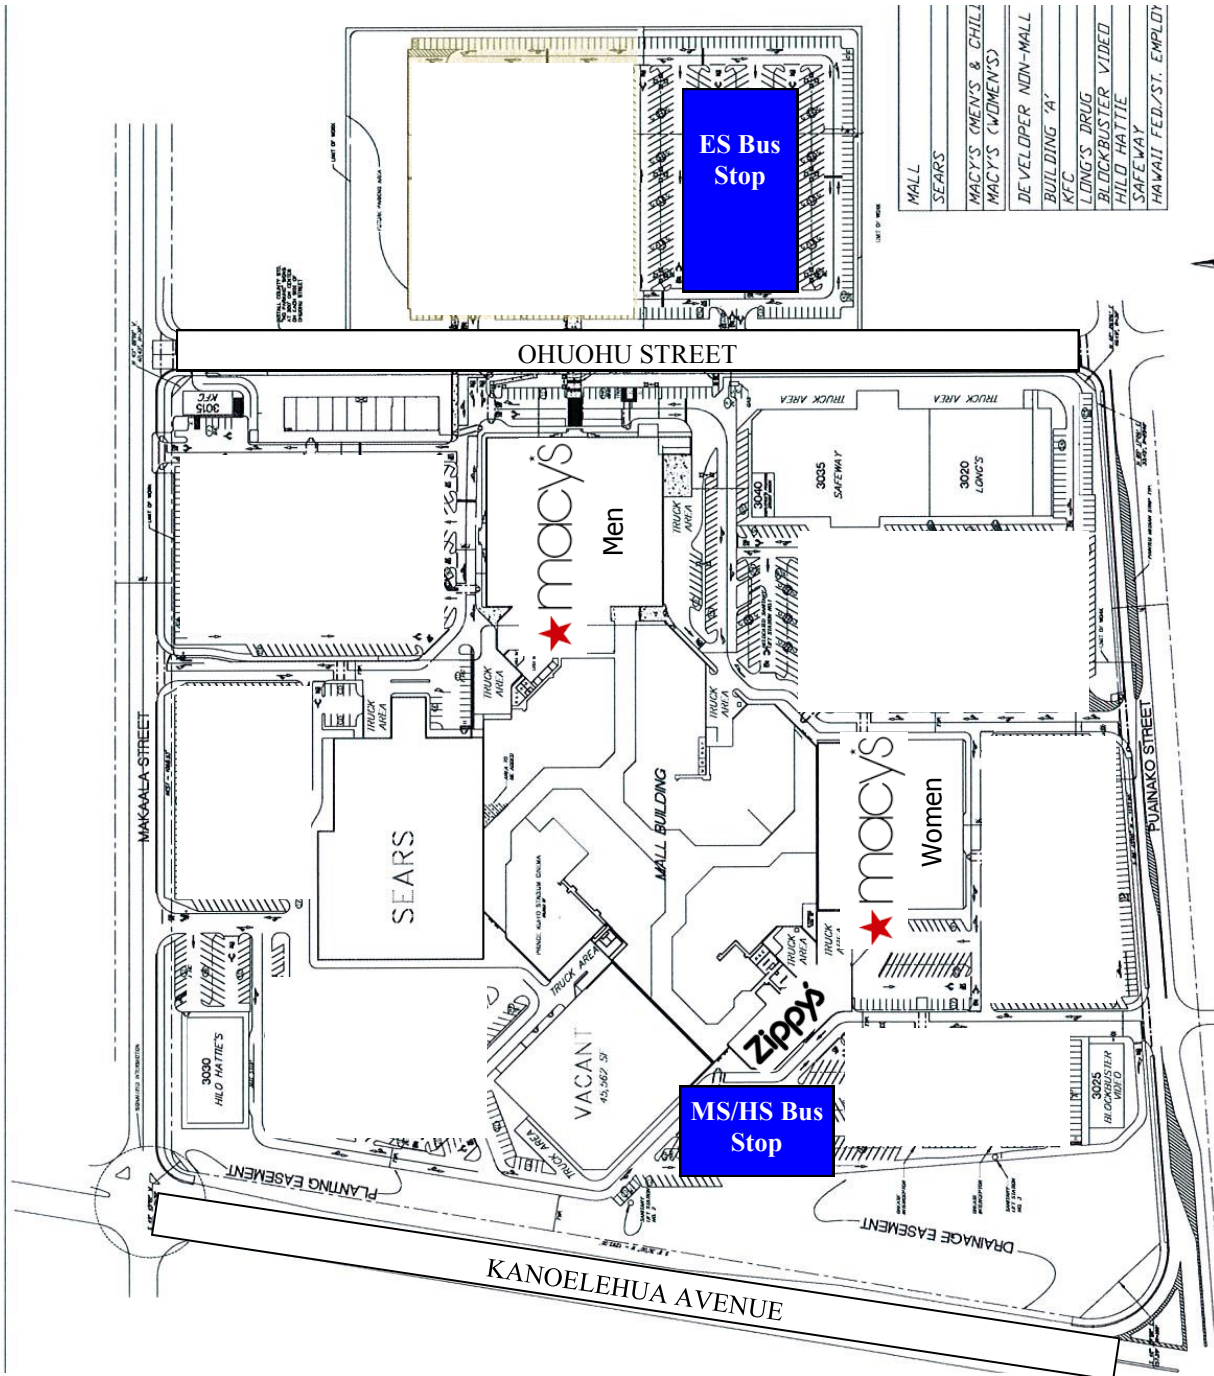

EVENING BUS				
Bus	Frequency	Depart MS	Depart HS	Drop-Off
Prince Kūhiō Plaza	Monday - Thursday	5:40 pm	6:20 pm	6:35 pm
Pahoa Market Place	Monday - Thursday	5:40 pm	6:20 pm	6:45 pm
Volcano Store	Monday - Thursday	5:40 pm	6:20 pm	6:45 pm
Waimea	Monday - Thursday	5:40 pm	6:20 pm	8:00 pm

Prince Kūhiō Plaza Bus Stops
(For more information, please visit kshtransportation.weebly.com)