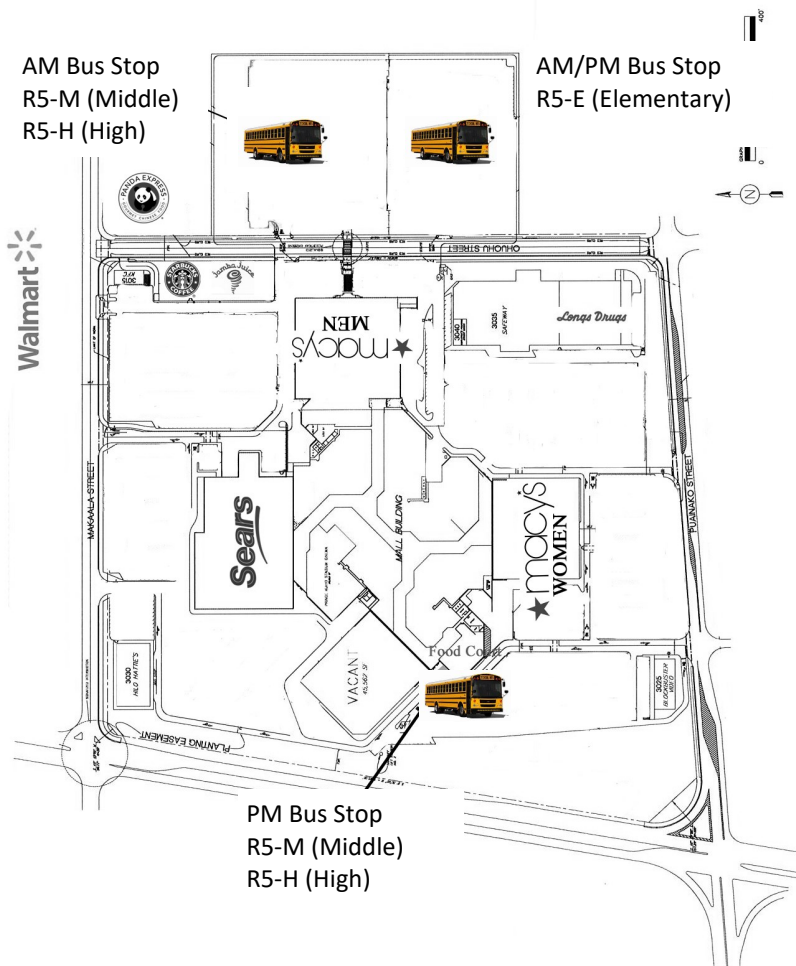

Prince Kuhio Plaza Bus Stops

Additional Bus Stop Maps and information can be found on kshtransportation.weebly.com

Contact Numbers

Ray K. Iyo (Transportation Administrator)	982-0026 / 217-1437	raiyo@ksbe.edu
Maile Kuikahi (Administrative Assistant)	982-0701	makuikah@ksbe.edu
Main Gate	982-0149